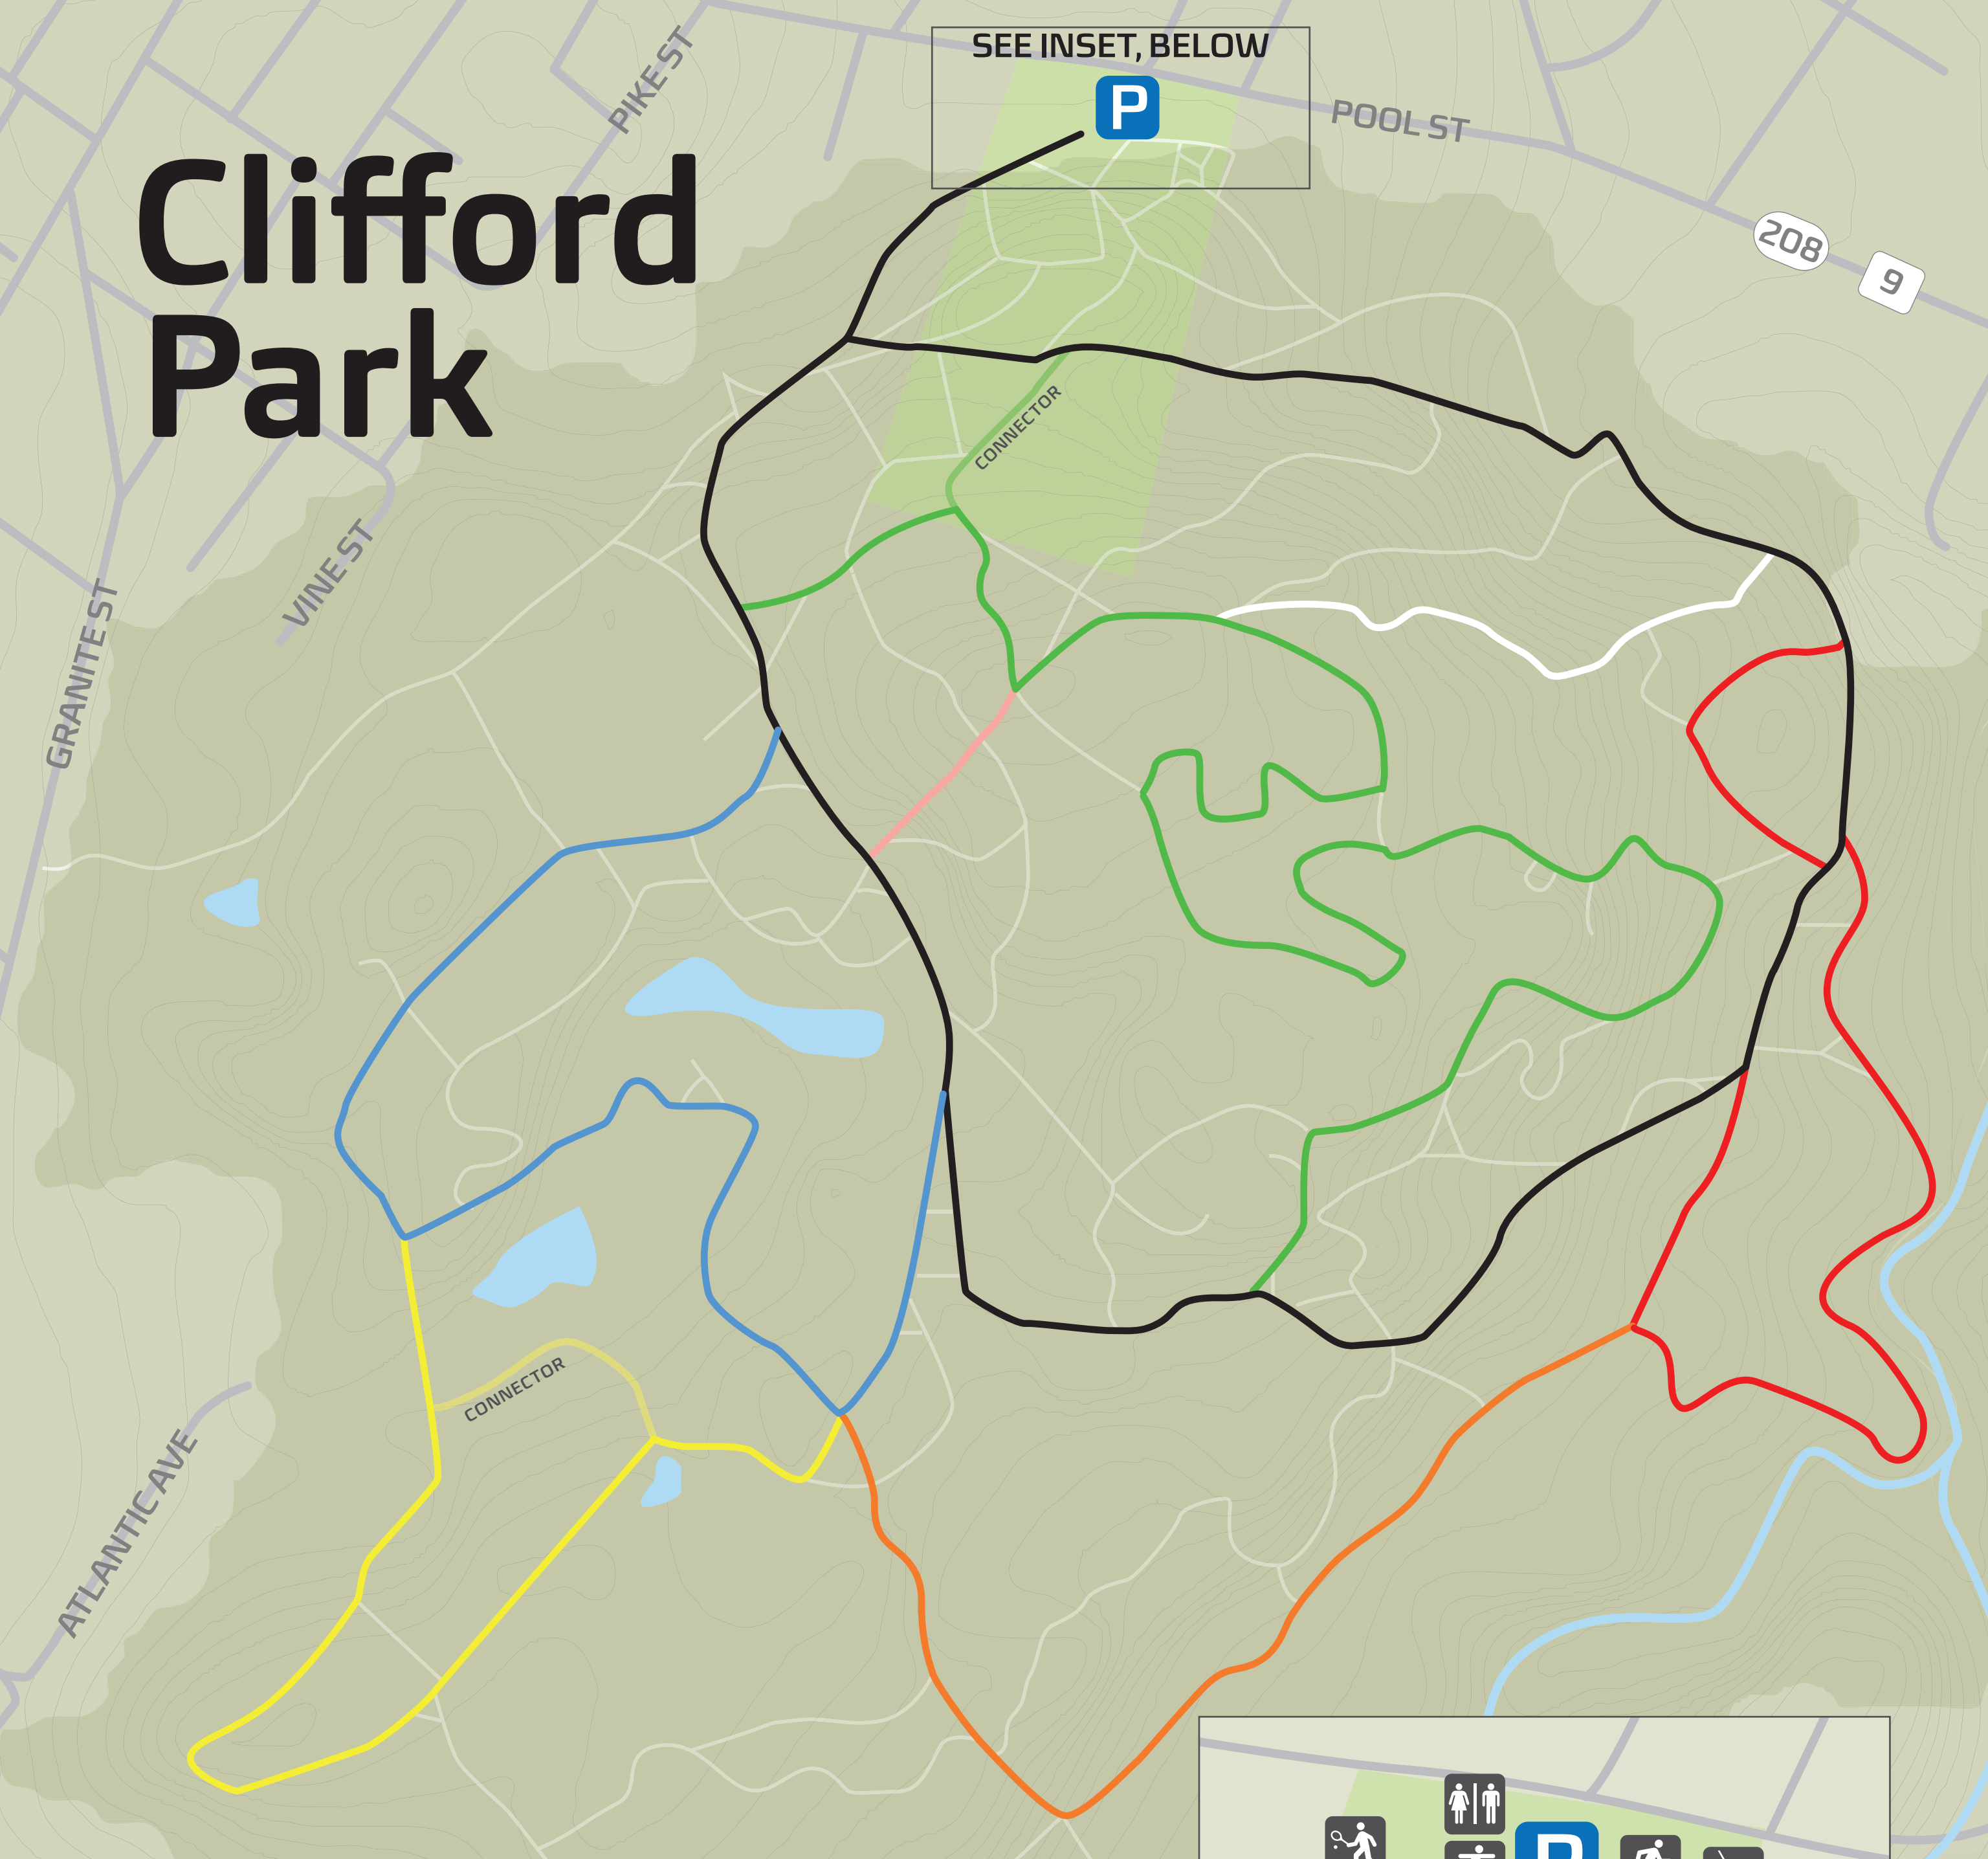

# Clifford Park

SEE INSET, BELOW  
P

Clifford Park is owned and maintained by The City of Biddeford and it's Citizens.

Find Information on events and volunteering at the Friends of Clifford Park or Biddeford Recreation Facebook Pages

For emergencies while in the park dial 911. For non-emergency calls contact Biddeford Police at 282-5127 or Biddeford Recreation at 207-283-0841.

- Clifford Loop Trail
- Vines Loop Trail
- Quarry Trail
- Philips Trail
- Spencer Trail
- Sokokis Trail
- Pepperell Trail
- Jordan Trail